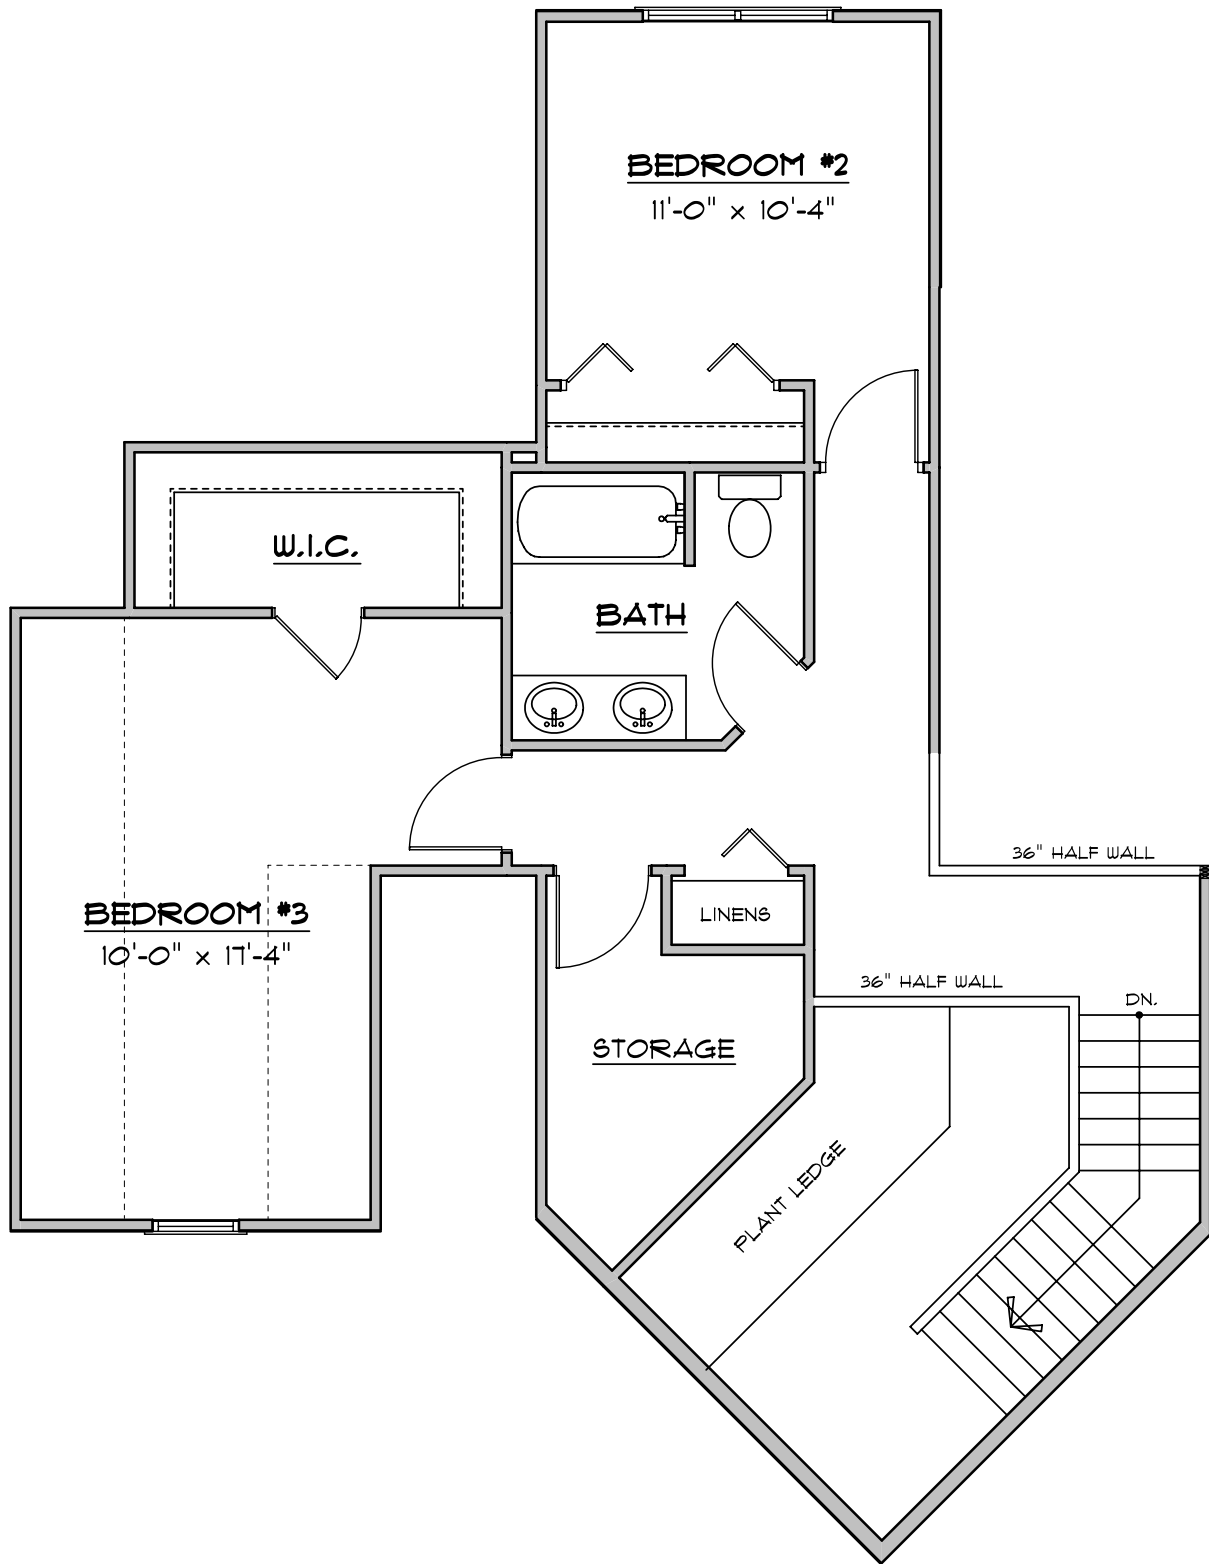

UNIT #2

FIRST FLOOR PLAN

1362 SQ. FT.

UNIT #2

SECOND FLOOR PLAN

642 SQ. FT.